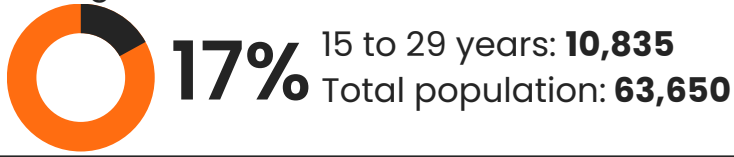

Quarterly Employment Updates

Did you know that the total proportion of youth English Speakers (ES) aged between 15 to 29 years in the region of the Montréalégie-Centre is:

Recent key indicators

Top 5 industries where ES work in the Montréalégie

Source: PERT Employment profile in the Montréalégie, 2021 Census

Income under \$20k (15 to 29 years)

Source: CHSSN RTS de la Montréalégie-Centre - Population aged 15 - 29 years, 2021 Census

ARC is dedicated to assisting and empowering the English-speaking community in the Montréalégie-Centre.