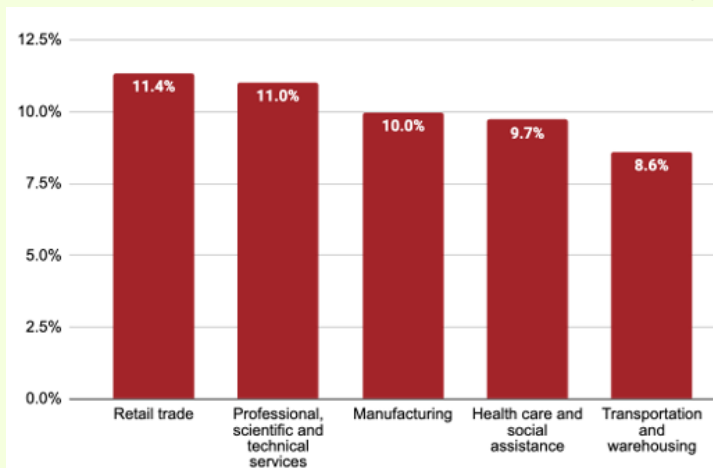

Quarterly Employment Updates

Did you know that the total proportion of youth English Speakers (ES) aged between 15 to 29 years in the region of the Montréalégie-Centre is:

Recent key indicators

Top 5 industries where ES work in the Montréalégie

Source: PERT Employment profile in the Montréalégie, 2021 Census

Income under \$20k (15 to 29 years)

Source: CHSSN RTS de la Montréalégie-Centre - Population aged 15 - 29 years, 2021 Census

ARC is dedicated to assisting and empowering the English-speaking community in the Montréalégie-Centre.