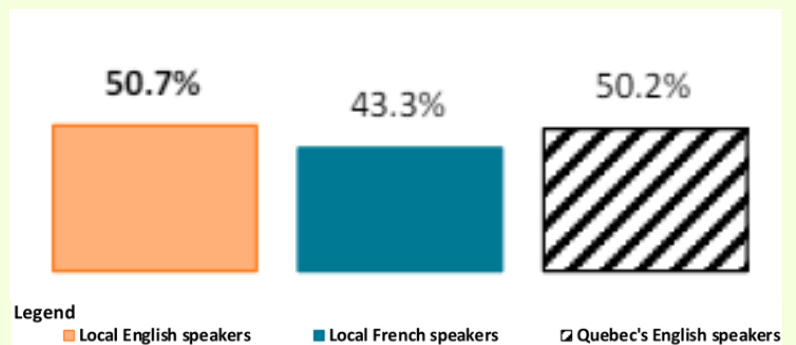

Quarterly Employment Updates

Did you know that the total proportion of youth English Speakers (ES) aged between 15 to 29 years in the region of the Montréalégie-Centre is:

Recent key indicators

Top 5 industries where ES work in the Montréalégie

Source: PERT Employment profile in the Montréalégie, 2021 Census

Income under \$20k (15 to 29 years)

Source: CHSSN RTS de la Montréalégie-Centre - Population aged 15 - 29 years, 2021 Census

ARC is dedicated to assisting and empowering the English-speaking community in the Montréalégie-Centre.